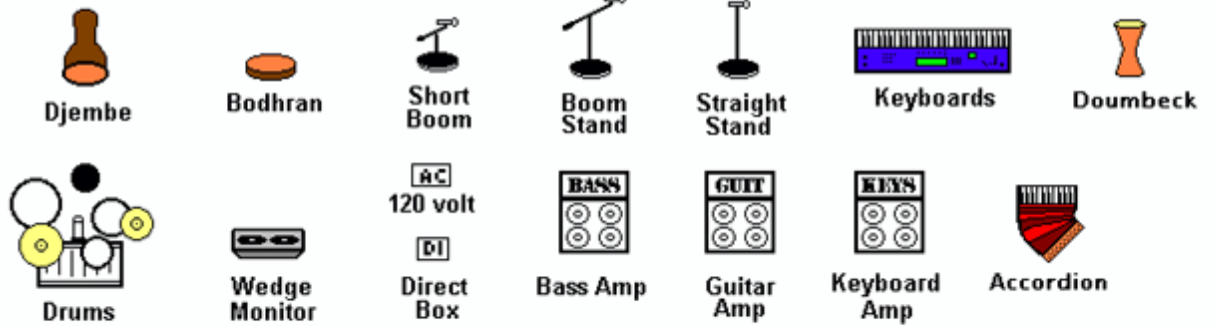

**INPUT LIST FOR
MARY JANE LAMOND TRIO WITH KEY'S
Published August, 2005**

CHANNEL	INSTRUMENT	MICROPHONE	STAND	INSERT	48 v
1	Piano Left	Active DI			✓
2	Piano Right	Active DI			✓
3	Fiddle	ACTIVE DI		Compressor #1	✓
4	Fiddle Vox	BETA 58A	Tall Boom	Compressor #2	
5	Mary Jane Vox	Beta 87	Tall Boom	Compressor #3	✓
6	Piano Vox	BETA 58A	Tall Boom	Compressor #4	

Mary Jane Lamond Trio (with keys) published August 2005

Legend:

**INPUT LIST FOR
MARY JANE LAMOND BAND NO KEY'S
Published August, 2005**

CHANNEL	INSTRUMENT	MICROPHONE	STAND	INSERT	48 v
1	Kick	Shure 91		Gate # 1	✓
2	Box In	Shire 91		Gate # 2	✓
3	Box Out	Beta 57	Short Boom		
4	Snare	Beta 57	Short Boom		
5	Hats	451 or 81	Short Boom		✓
6	Doumbek	451 or 81	Short Boom		✓
7	D'jembe Top	SM 57	Short Boom		
8	D'jembe Bottom	421	Short Boom	Gate #3	
9	O/H Stage Right	451 or 81	Tall Boom		✓
10	O/H Stage Left	451 or 81	Tall Boom		✓
11	Bass Guitar	ACTIVE DI		Compressor #1	✓
12	Acoustic Guitar	ACTIVE DI		Compressor #2	
13	Fiddle	ACTIVE DI		Compressor #3	✓
14	Guitar Vox	BETA 58A		Compressor #4	
15	Mary Jane Vox	Beta 87	Tall Boom	Compressor #5	✓
16	Fiddle Vox	BETA 58A		Compressor #6	
17	Bass Vox	Beta 58A	Tall Boom	Compressor #7	