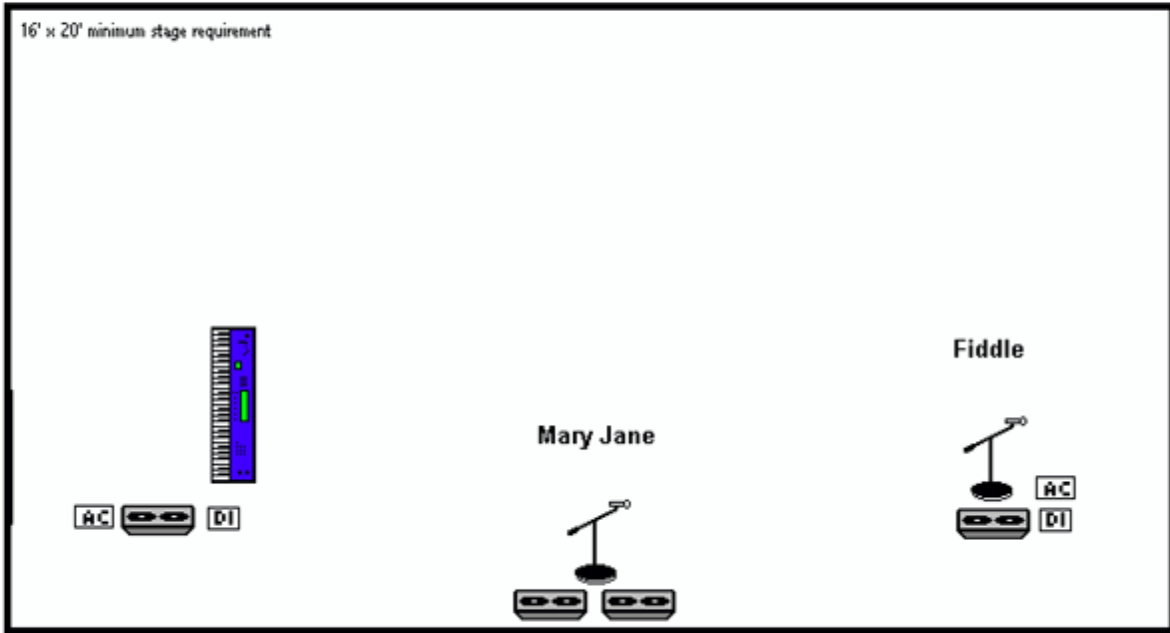

**INPUT LIST FOR
MARY JANE LAMOND TRIO WITH KEY'S
Published August, 2005**

CHANNEL	INSTRUMENT	MICROPHONE	STAND	INSERT	48 v
1	Piano Left	Active DI			✓
2	Piano Right	Active DI			✓
3	Fiddle	ACTIVE DI		Compressor #1	✓
4	Fiddle Vox	BETA 58A	Tall Boom	Compressor #2	
5	Mary Jane Vox	Beta 87	Tall Boom	Compressor #3	✓
6	Piano Vox	BETA 58A	Tall Boom	Compressor #4	

Mary Jane Lamond Trio (with keys) published August 2005

Legend:

**INPUT LIST FOR
MARY JANE LAMOND BAND NO KEY'S
Published August, 2005**

CHANNEL	INSTRUMENT	MICROPHONE	STAND	INSERT	48 v
1	Kick	Shure 91		Gate # 1	✓
2	Box In	Shire 91		Gate # 2	✓
3	Box Out	Beta 57	Short Boom		
4	Snare	Beta 57	Short Boom		
5	Hats	451 or 81	Short Boom		✓
6	Doumbek	451 or 81	Short Boom		✓
7	D'jembe Top	SM 57	Short Boom		
8	D'jembe Bottom	421	Short Boom	Gate #3	
9	O/H Stage Right	451 or 81	Tall Boom		✓
10	O/H Stage Left	451 or 81	Tall Boom		✓
11	Bass Guitar	ACTIVE DI		Compressor #1	✓
12	Acoustic Guitar	ACTIVE DI		Compressor #2	
13	Fiddle	ACTIVE DI		Compressor #3	✓
14	Guitar Vox	BETA 58A		Compressor #4	
15	Mary Jane Vox	Beta 87	Tall Boom	Compressor #5	✓
16	Fiddle Vox	BETA 58A		Compressor #6	
17	Bass Vox	Beta 58A	Tall Boom	Compressor #7	

Mary Jane Lamond (band stage plot)